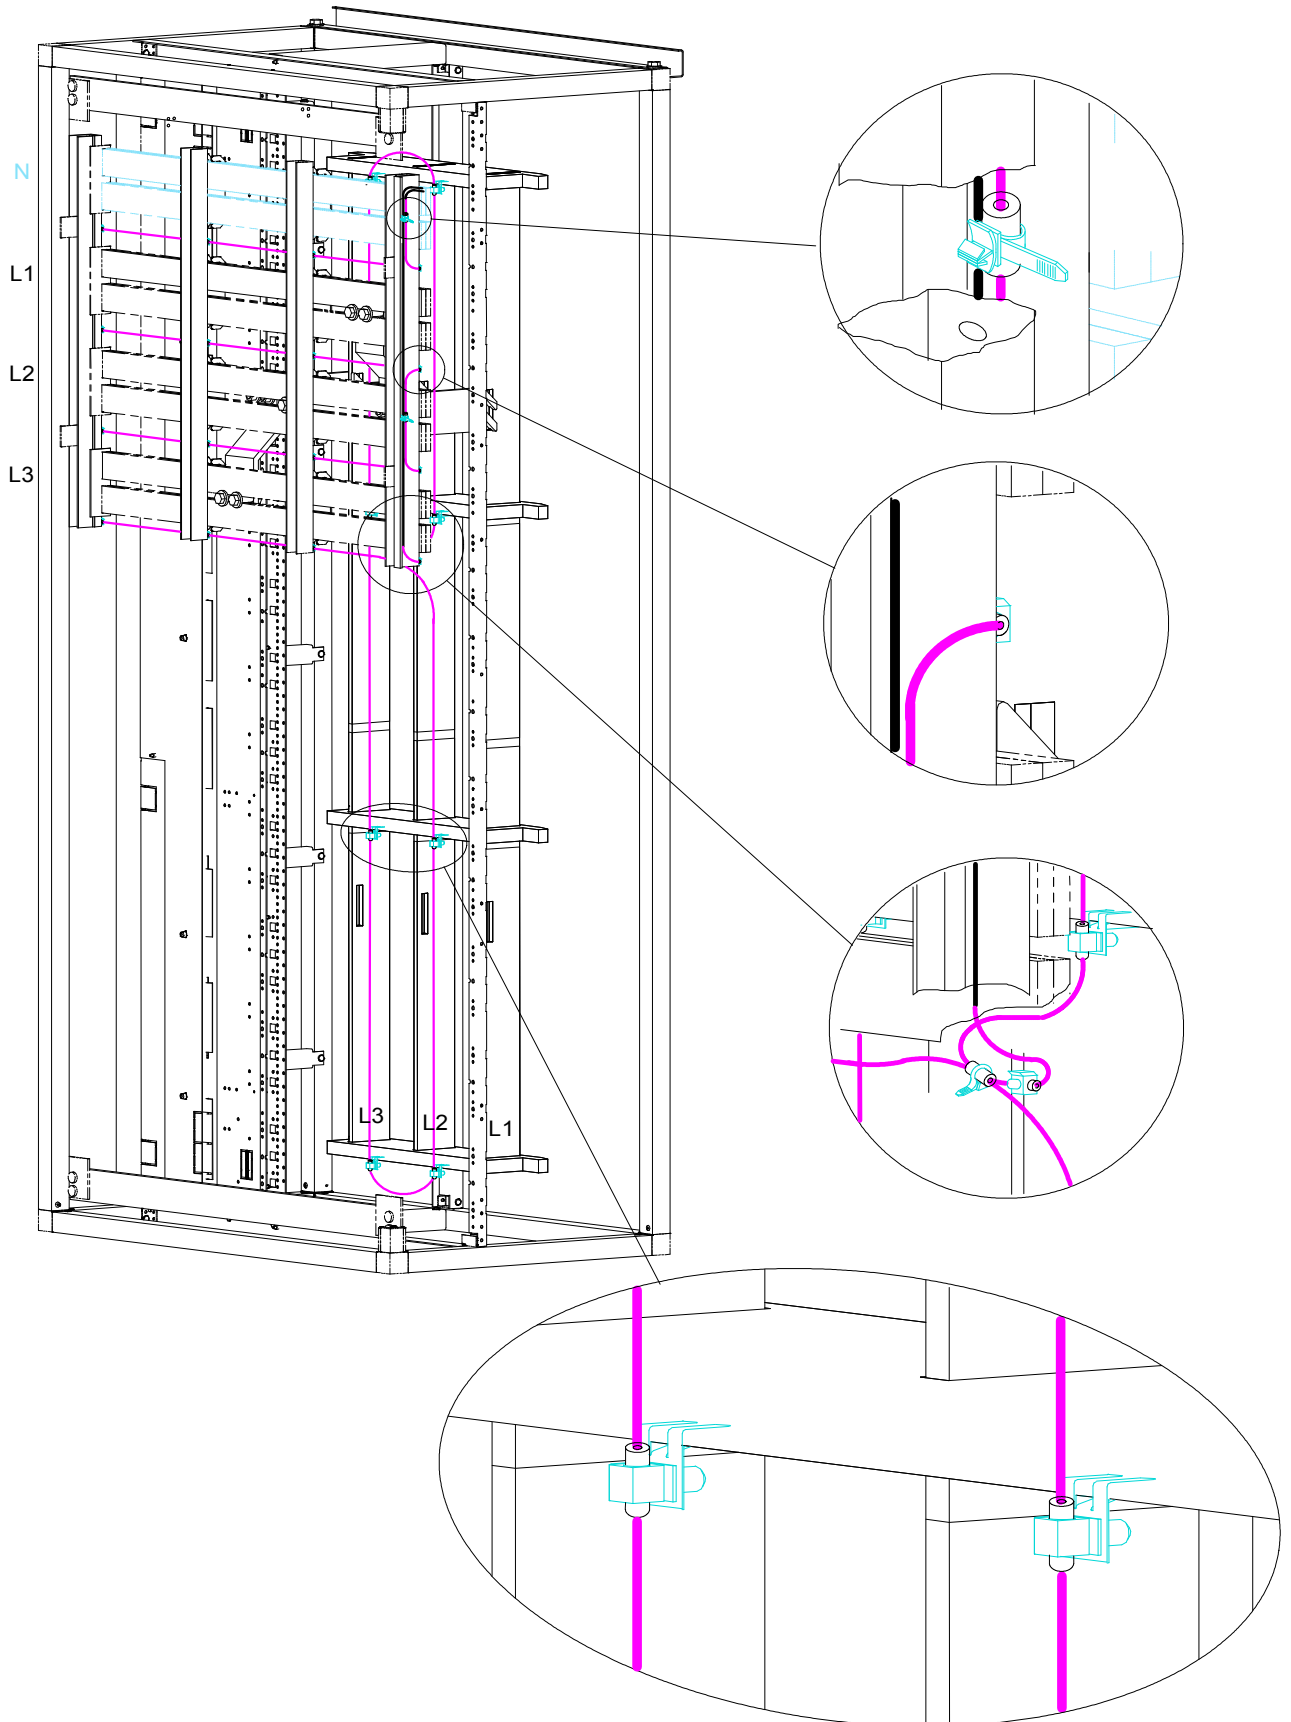

ARC-SL...

Mainbusbars – distributionbusbars 185mmfor SSL