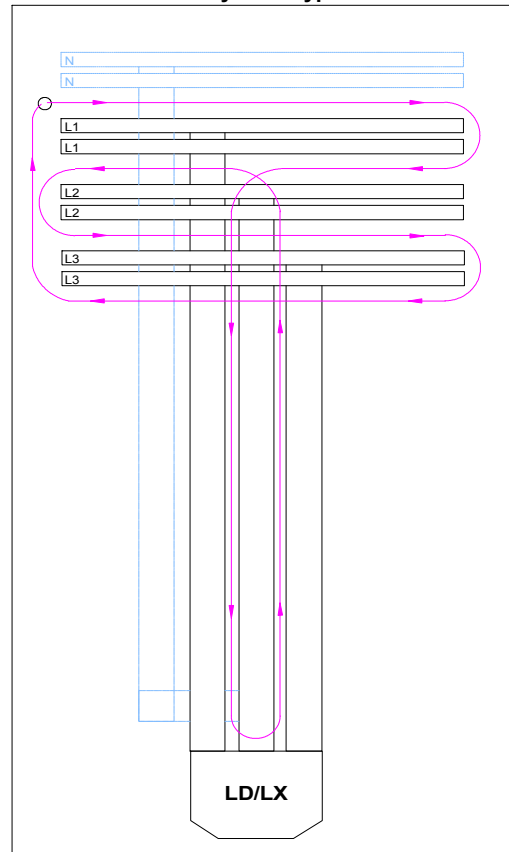

# ARC-SL Fiber Installation Guide

## Evaluation unit ARC-EL3

ARC-SL...

ARC-SL...

Outgoing section IA, LD/LX

LD/LX-Connection system Type A

Outgoing section IB, LD/LX

LD/LX-Connection system Type B

ARC-SL...

Distribution busbars single (MDW)

Distribution busbars double (MDW)

Distribution busbars (MDF)

Distribution busbars (185mm, SSL)

ARC-SL...

Mainbusbars – distributionbusbars MDW

ARC-SL...

Mainbusbars – distributionbusbars MDF