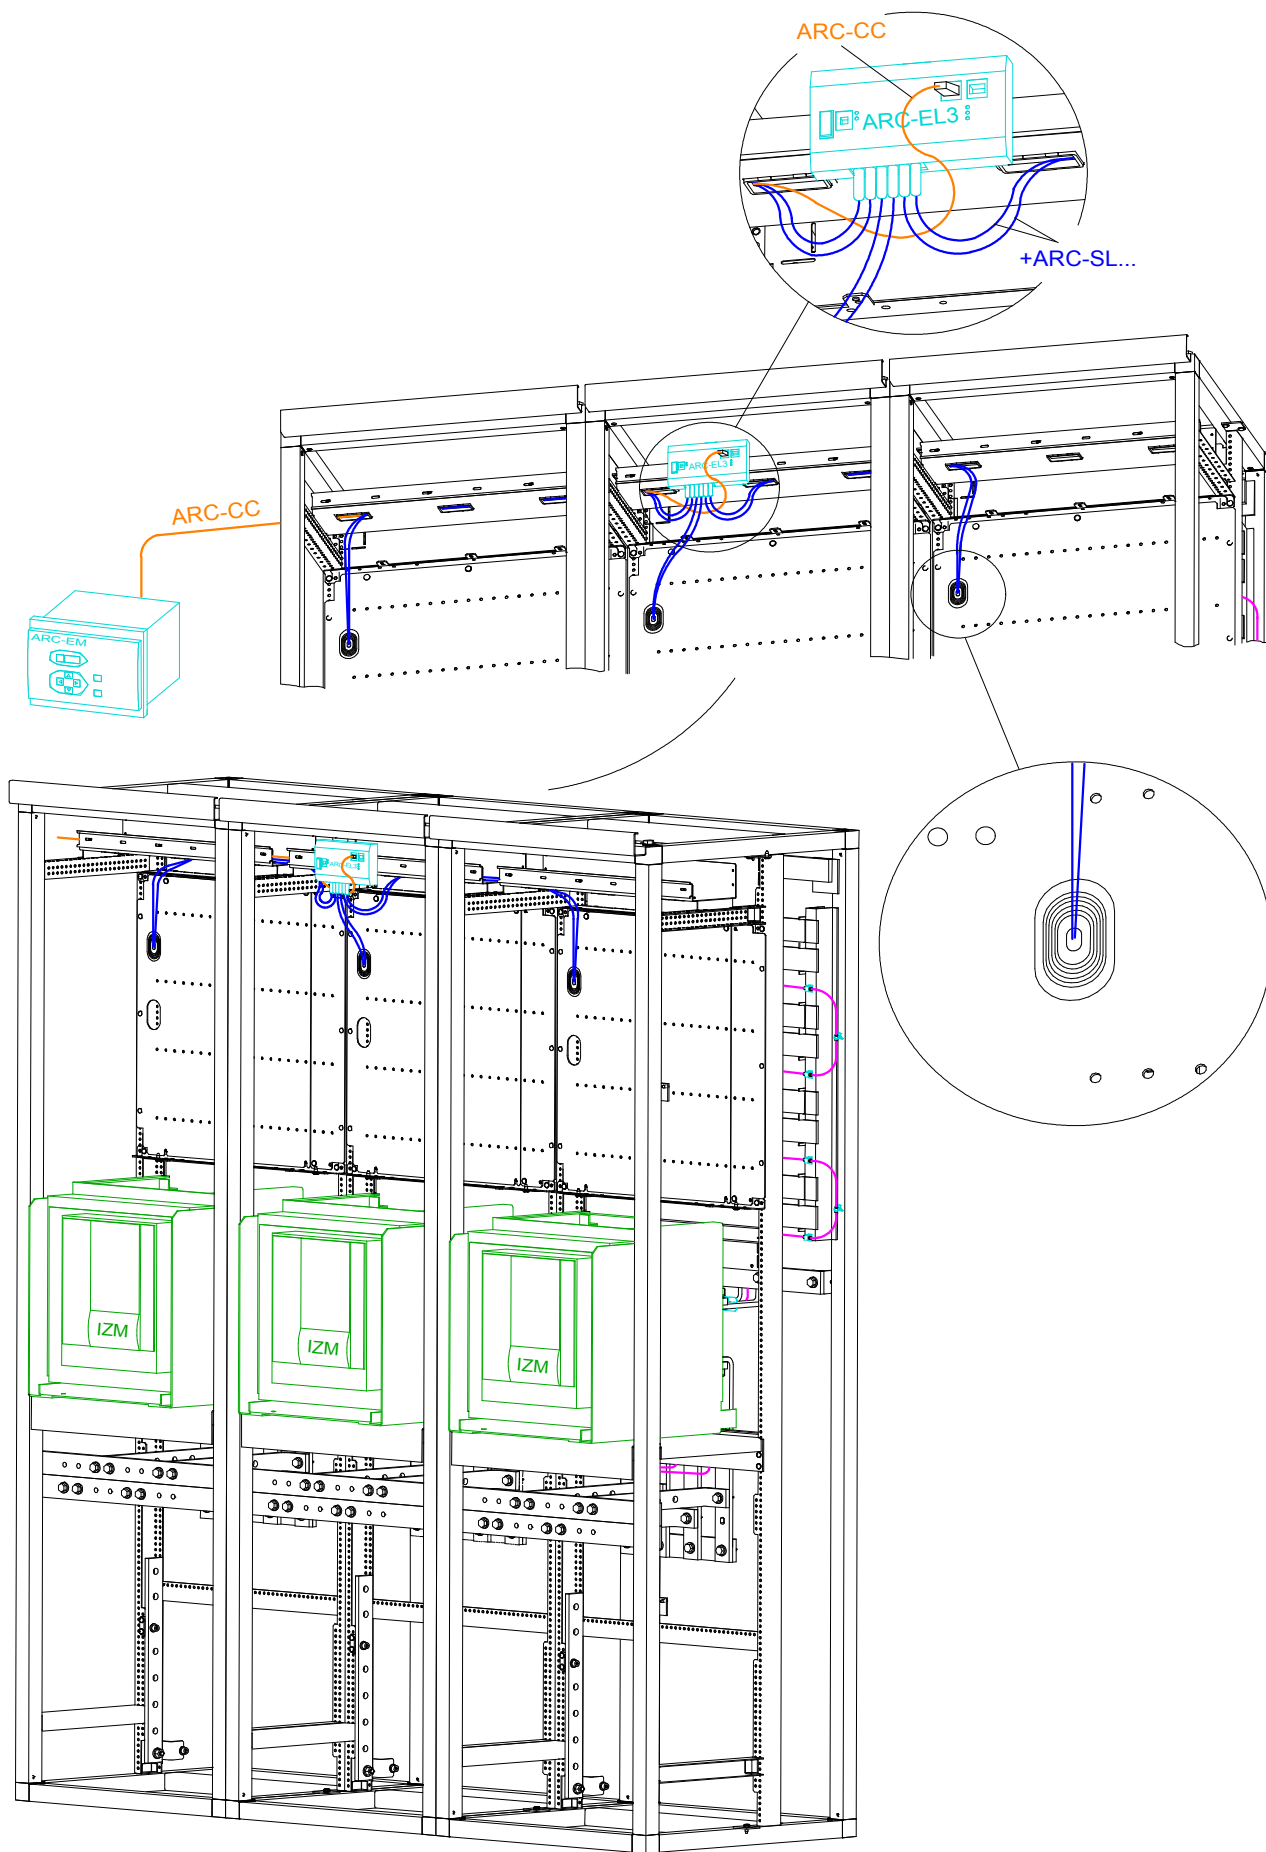

# **ARC-SL Fiber**

# ARC-SL Fiber Installation Guide

## Evaluation unit ARC-EL3

ARC-SL...

ARC-SL...

Outgoing section IA, LD/LX

LD/LX-Connection system Type A

Outgoing section IB, LD/LX

LD/LX-Connection system Type B

ARC-SL...

Distribution busbars single (MDW)

Distribution busbars double (MDW)

Distribution busbars (MDF)

Distribution busbars (185mm, SSL)

ARC-SL...

Mainbusbars – distributionbusbars MDW

ARC-SL...

Mainbusbars – distributionbusbars MDF