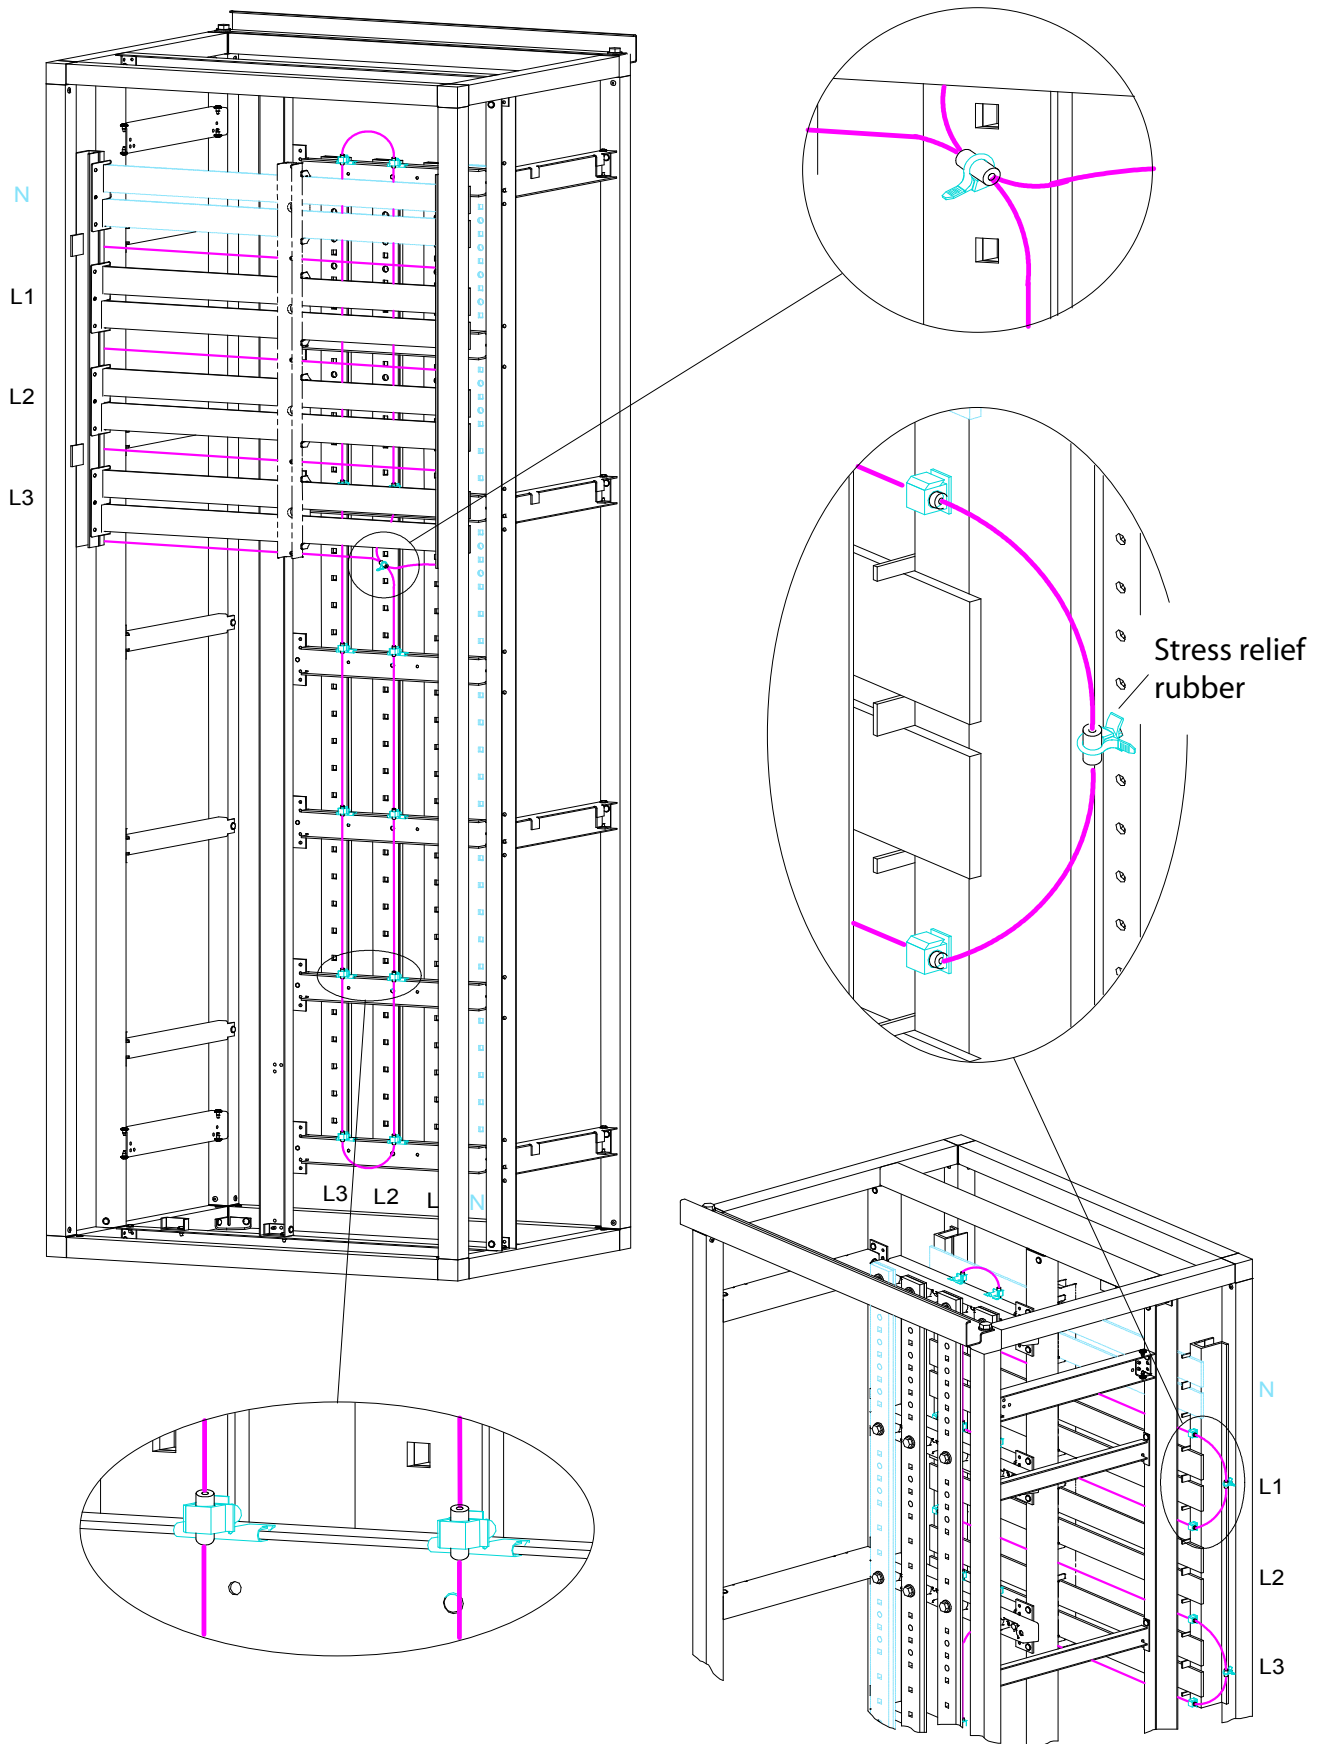

## Evaluation unit ARC-EL3

ARC-SL...

ARC-SL...

Outgoing section IA, LD/LX

LD/LX-Connection system Type A

Outgoing section IB, LD/LX

LD/LX-Connection system Type B

ARC-SL...

Distribution busbars single (MDW)

Distribution busbars double (MDW)

Distribution busbars (MDF)

Distribution busbars (185mm, SSL)

ARC-SL...

Mainbusbars – distributionbusbars MDW

ARC-SL...

Mainbusbars – distributionbusbars MDF