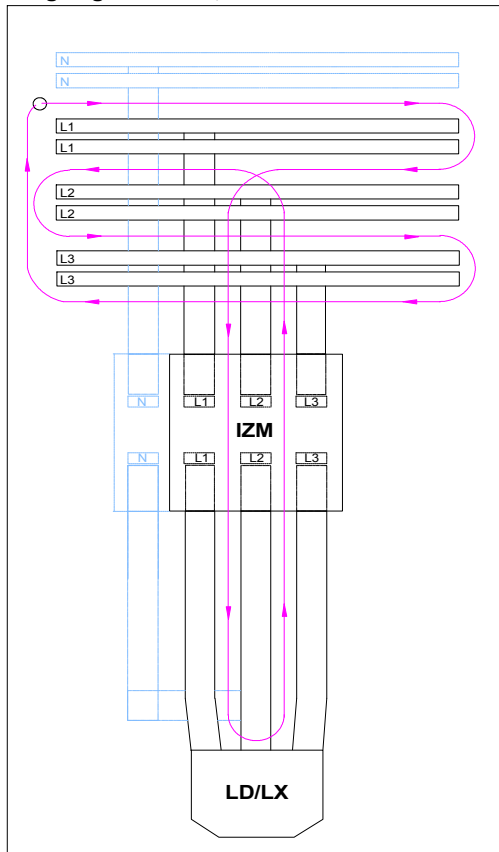

# ARC-SL Fiber Installation Guide

## Evaluation unit ARC-EL3

ARC-SL...

ARC-SL...

Outgoing section IA, LD/LX

LD/LX-Connection system Type A

Outgoing section IB, LD/LX

LD/LX-Connection system Type B

ARC-SL...

Distribution busbars single (MDW)

Distribution busbars double (MDW)

Distribution busbars (MDF)

Distribution busbars (185mm, SSL)

ARC-SL...

Mainbusbars – distributionbusbars MDW

ARC-SL...

Mainbusbars – distributionbusbars MDF