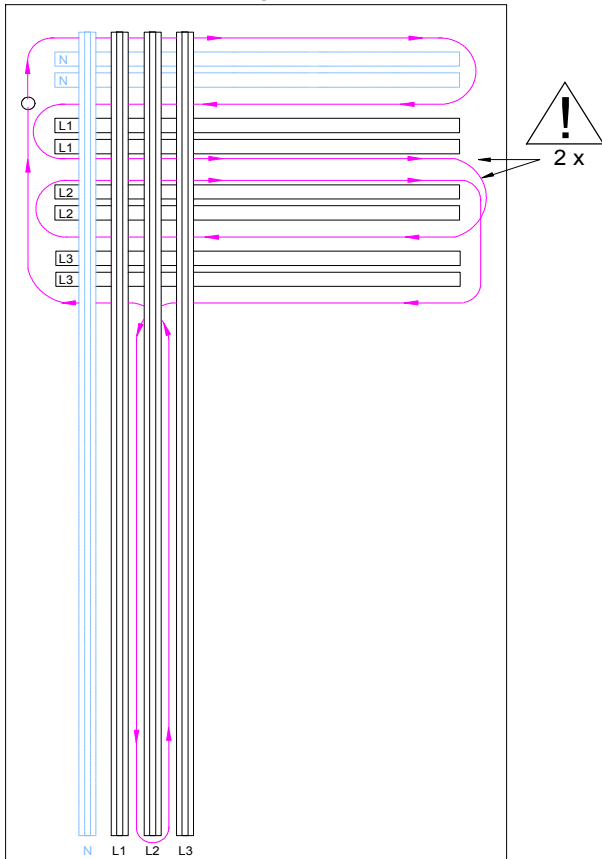

# ARC-SL Fiber Installation Guide

## Evaluation unit ARC-EL3

ARC-SL...

ARC-SL...

Outgoing section IA, LD/LX

LD/LX-Connection system Type A

Outgoing section IB, LD/LX

LD/LX-Connection system Type B

ARC-SL...

Distribution busbars single (MDW)

Distribution busbars double (MDW)

Distribution busbars (MDF)

Distribution busbars (185mm, SSL)

ARC-SL...

Mainbusbars – distributionbusbars MDW

ARC-SL...

Mainbusbars – distributionbusbars MDF