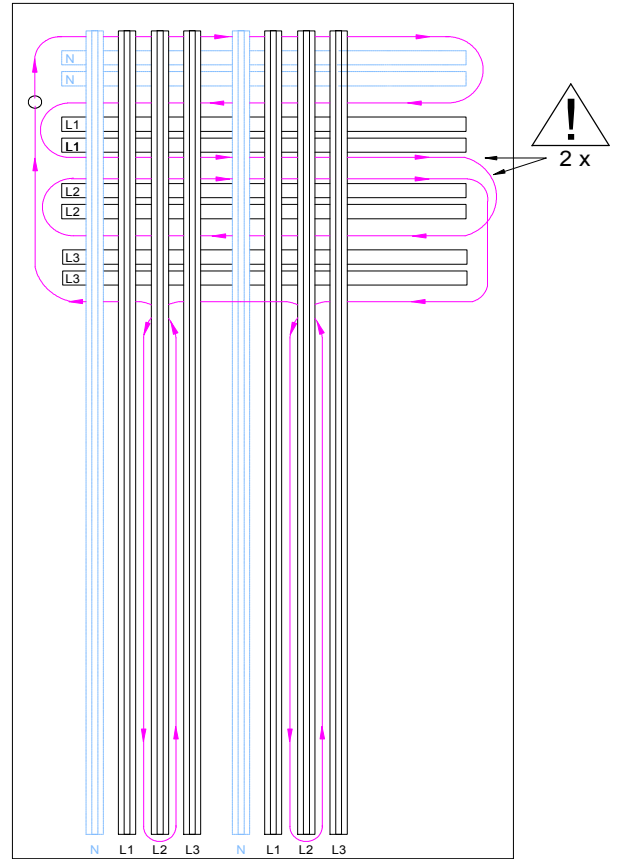

# ARC-SL Fiber Installation Guide

## Evaluation unit ARC-EL3

ARC-SL...

ARC-SL...

Outgoing section IA, LD/LX

LD/LX-Connection system Type A

Outgoing section IB, LD/LX

LD/LX-Connection system Type B

ARC-SL...

Distribution busbars single (MDW)

Distribution busbars double (MDW)

Distribution busbars (MDF)

Distribution busbars (185mm, SSL)

ARC-SL...

Mainbusbars – distributionbusbars MDW

ARC-SL...

Mainbusbars – distributionbusbars MDF