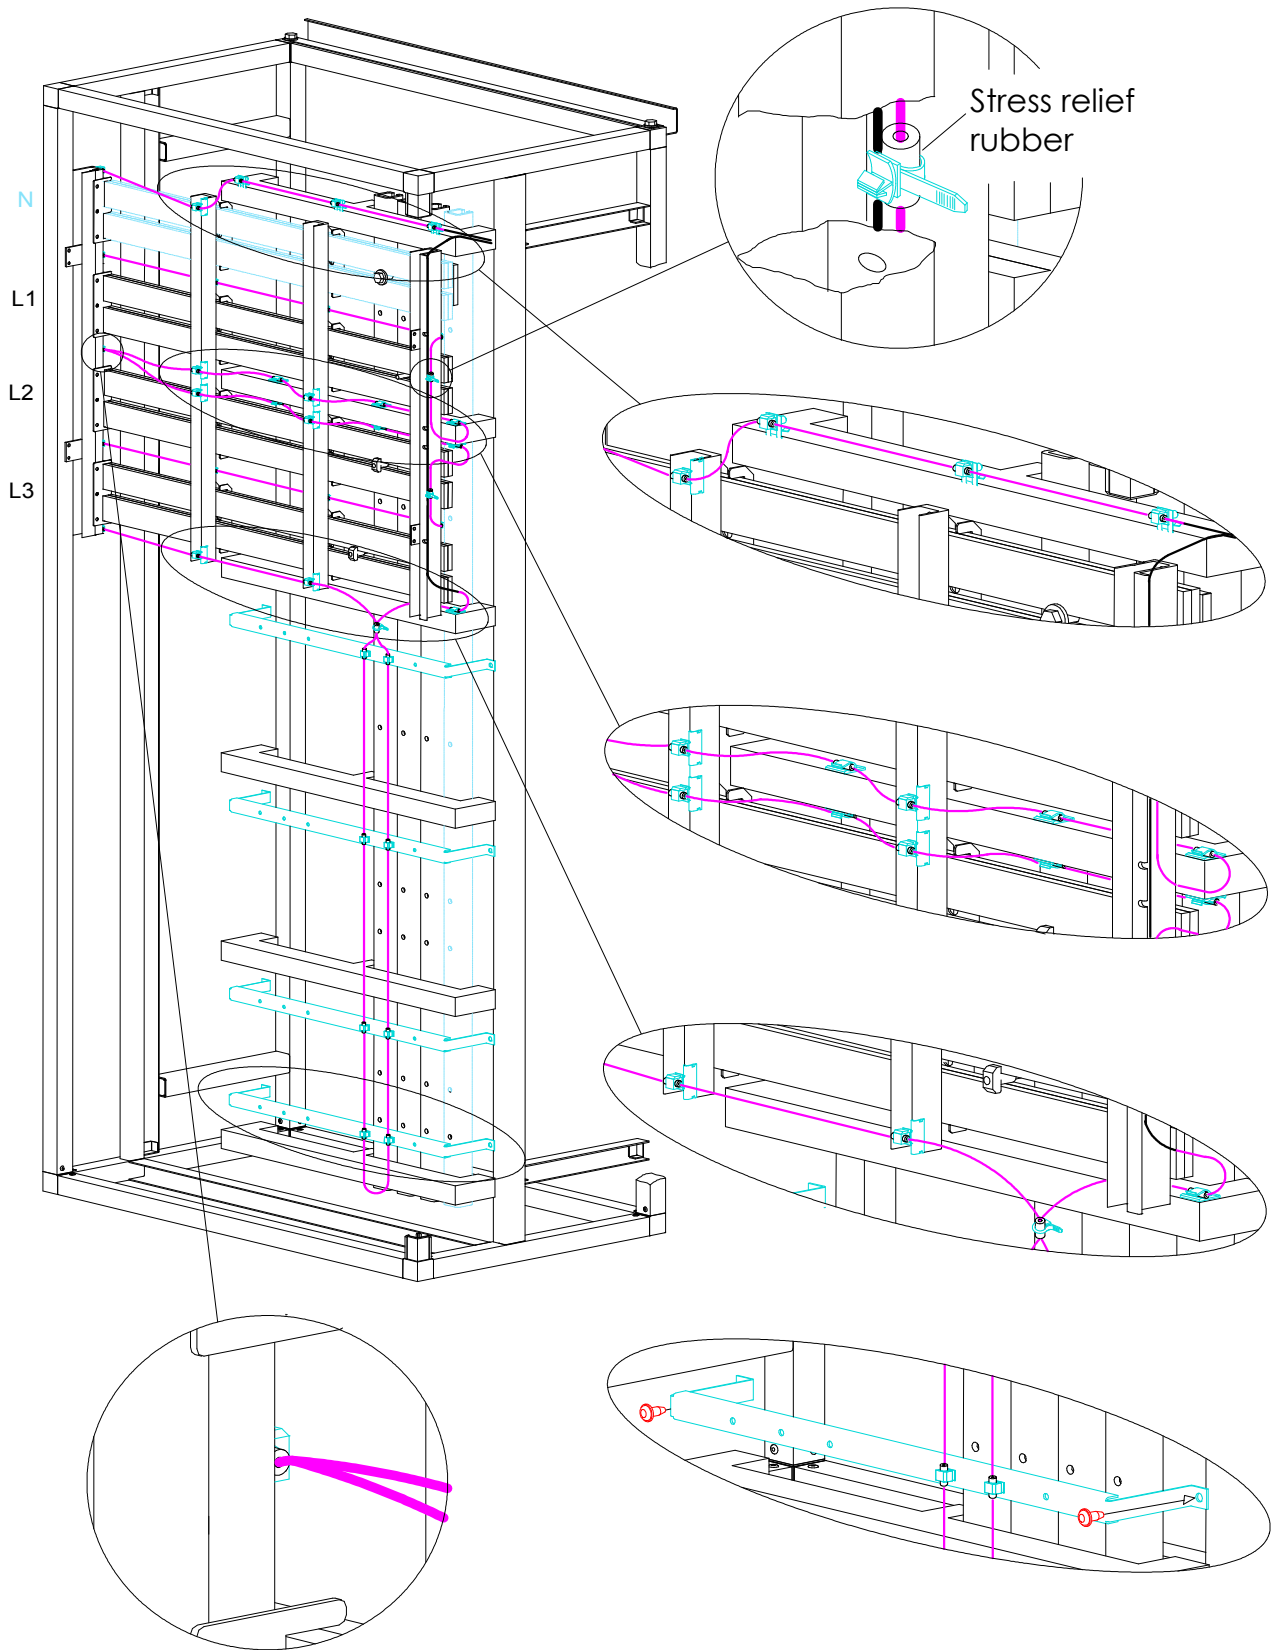

## Evaluation unit ARC-EL3

ARC-SL...

ARC-SL...

Outgoing section IA, LD/LX

LD/LX-Connection system Type A

Outgoing section IB, LD/LX

LD/LX-Connection system Type B

ARC-SL...

Distribution busbars single (MDW)

Distribution busbars double (MDW)

Distribution busbars (MDF)

Distribution busbars (185mm, SSL)

ARC-SL...

Mainbusbars – distributionbusbars MDW

ARC-SL...

Mainbusbars – distributionbusbars MDF