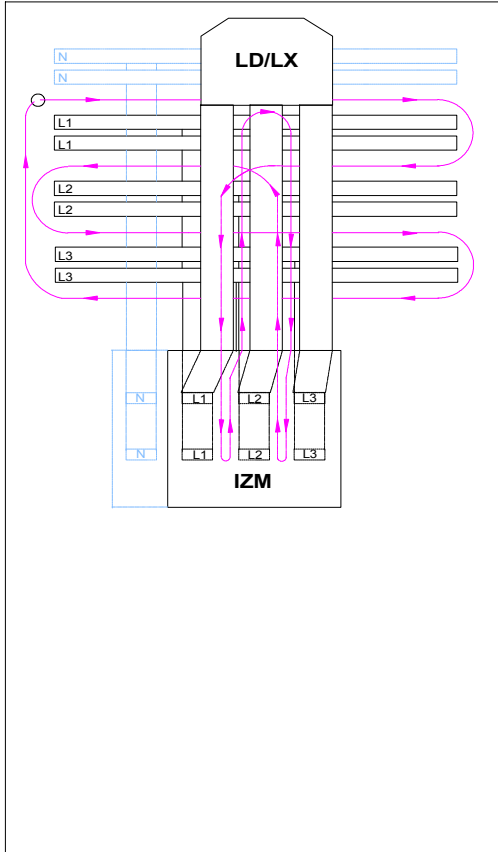

# ARC-SL Fiber Installation Guide

## Evaluation unit ARC-EL3

ARC-SL...

ARC-SL...

Outgoing section IA, LD/LX

LD/LX-Connection system Type A

Outgoing section IB, LD/LX

LD/LX-Connection system Type B

ARC-SL...

Distribution busbars single (MDW)

Distribution busbars double (MDW)

Distribution busbars (MDF)

Distribution busbars (185mm, SSL)

ARC-SL...

Mainbusbars – distributionbusbars MDW

ARC-SL...

Mainbusbars – distributionbusbars MDF