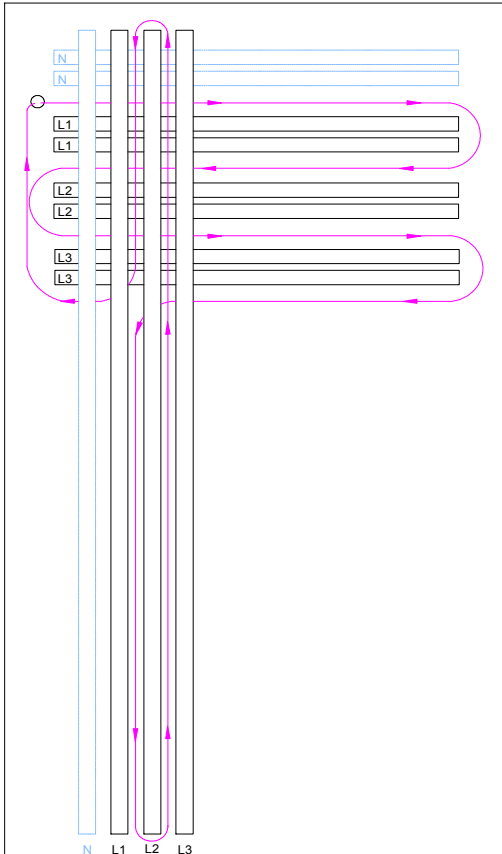

# ARC-SL Fiber Installation Guide

## Evaluation unit ARC-EL3

ARC-SL...

ARC-SL...

Outgoing section IA, LD/LX

LD/LX-Connection system Type A

Outgoing section IB, LD/LX

LD/LX-Connection system Type B

ARC-SL...

Distribution busbars single (MDW)

Distribution busbars double (MDW)

Distribution busbars (MDF)

Distribution busbars (185mm, SSL)

ARC-SL...

Mainbusbars – distributionbusbars MDW

ARC-SL...

Mainbusbars – distributionbusbars MDF