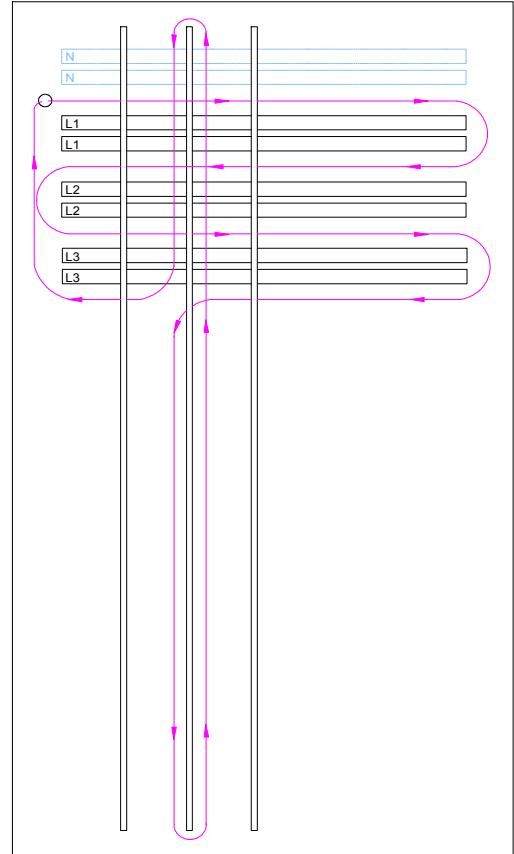

# ARC-SL Fiber Installation Guide

## Evaluation unit ARC-EL3

ARC-SL...

ARC-SL...

Outgoing section IA, LD/LX

LD/LX-Connection system Type A

Outgoing section IB, LD/LX

LD/LX-Connection system Type B

ARC-SL...

Distribution busbars single (MDW)

Distribution busbars double (MDW)

Distribution busbars (MDF)

Distribution busbars (185mm, SSL)

ARC-SL...

Mainbusbars – distributionbusbars MDW

ARC-SL...

Mainbusbars – distributionbusbars MDF